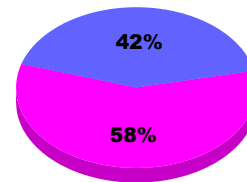

YTD Status Quo Clubs 2011-2012

Status Quo Clubs Compared to Status Quo Members

Legend: Status Quo Clubs (Cyan), Total Status Quo Members (Green)

MEMBERSHIP

Membership Results
2011-2012

Membership
2010-2011

Month	Net Memb Goal	Actual New Memb	Actual Dropped Memb	Gain/Loss of Memb	Gain/Loss of Memb
Jul/Aug/Sep		14	-23	-9	-9
Totals		14	-23	-9	-9

Membership Results 2011-2012

Goal, New, Dropped, Gain/Loss

Legend: Goal (Cyan), Actual (Green), Dropped (Yellow), Gain Loss (Magenta)

Comparison of Membership Gain/Loss

Current Year Compared to the Previous Year

Legend: Current Year (Cyan), Previous Year (Green)

Gender Comparison 2011-2012

Jul/Aug/Sep

Legend: Male (Blue), Female (Magenta)